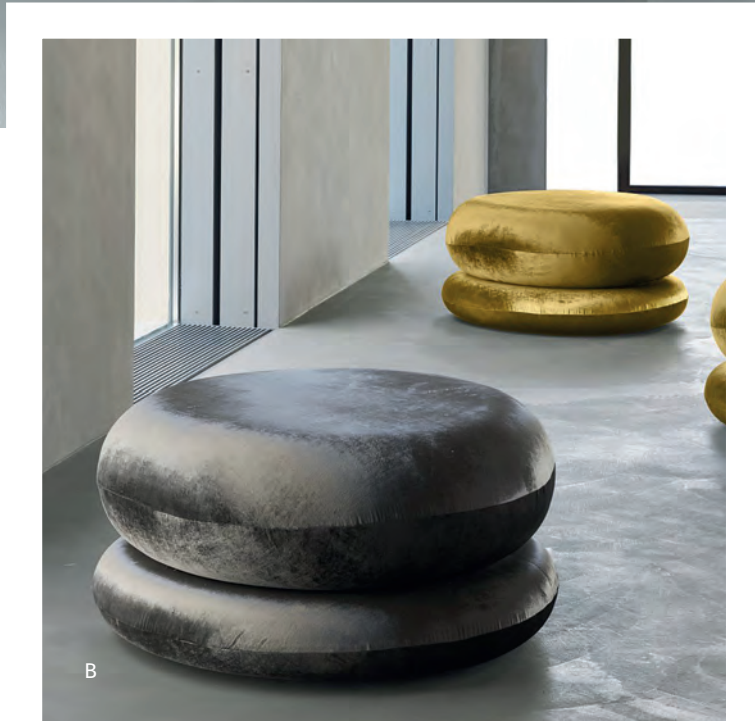

Hocker | *Stools*

- A 12.127.90.00 | 58x50
- B 12.128.90.00 | 90x43

A

B

C

A 12.118.91.05 | 160x80x42

B 12.118.90.05 | 80x80x42

C 12.117.91.04 | 100x80x40